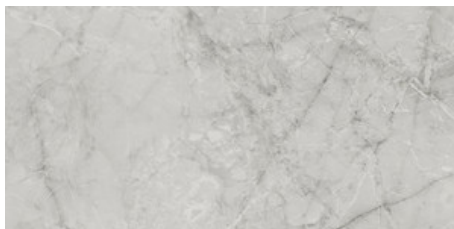

ATLANTIS GREY PUL. RECT.
G.177 | Porcelain tiles | Polished | Neutral Body Rectified.