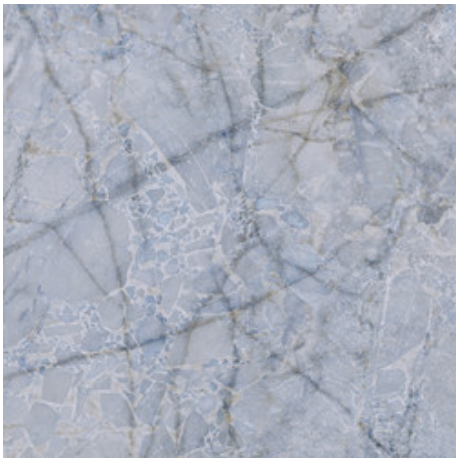

# Series **Atlantis**

120x120 / 48"x48"

60x120 / 24"x48"

**120x120 / 48"x48"**

**ATLANTIS BLUE PUL. RECT.**  
G.192 | Porcelain tiles | Polished | Neutral Body Rectified.

**ATLANTIS WHITE PUL. RECT.**  
G.192 | Porcelain tiles | Polished | Neutral Body Rectified.

**ATLANTIS GREY PUL. RECT.**  
G.192 | Porcelain tiles | Polished | Neutral Body Rectified.

**60x120 / 24"x48"**

**ATLANTIS WHITE PUL. RECT.**  
G.177 | Porcelain tiles | Polished | Neutral Body Rectified.

**HEXAGONO ATLANTIS WHITE BR. RECT.**

SP.2051 | Porcelain tiles | GLOSSY | Neutral Body Rectified.

**HEXAGONO ATLANTIS GREY BR. RECT.**

SP.2051 | Porcelain tiles | GLOSSY | Neutral Body Rectified.

---

**Technical Step**