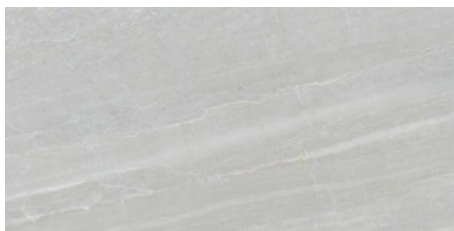

CALEDONIA PEARL PUL. RECT.

G.177 | Porcelain tiles | Polished | Neutral Body Rectified.