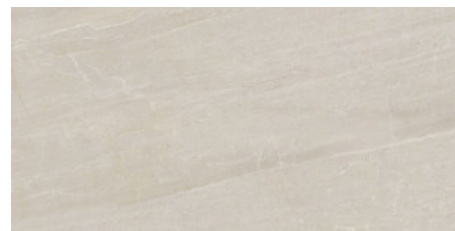

60x120 / 24"x48"

CALEDONIA WHITE PUL. RECT.

G.177 | Porcelain tiles | Polished | Neutral Body Rectified.

CALEDONIA PEARL PUL. RECT.

G.177 | Porcelain tiles | Polished | Neutral Body Rectified.

CALEDONIA CREAM PUL. RECT.