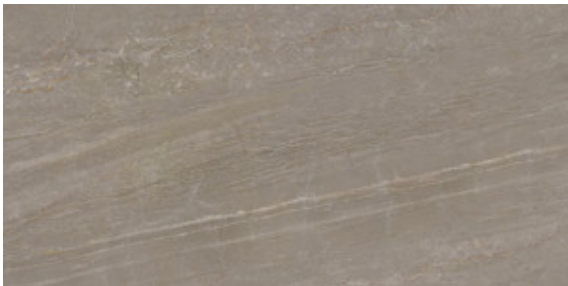

30x90 / 12"x36"

75x150 / 30"x60"

CALEDONIA CREAM PUL. RECT.

G.200 | Porcelain tiles | Polished | Neutral Body Rectified.

CALEDONIA PEARL PUL. RECT.

G.200 | Porcelain tiles | Polished | Neutral Body Rectified.