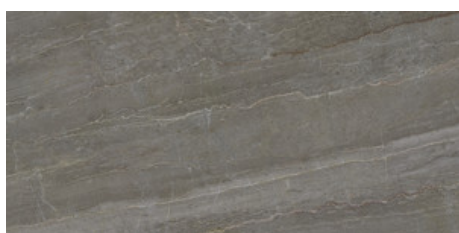

CALEDONIA TAUPE PUL. RECT.

G.177 | Porcelain tiles | Polished | Neutral Body Rectified.