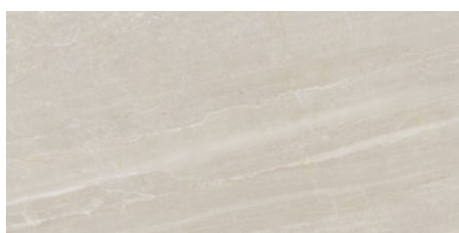

60x120 Xs / 24"x48"

XS CALEDONIA CREAM BR. RECT.

G.97 | Porcelain tiles | GLOSSY | Neutral Body Rectified.